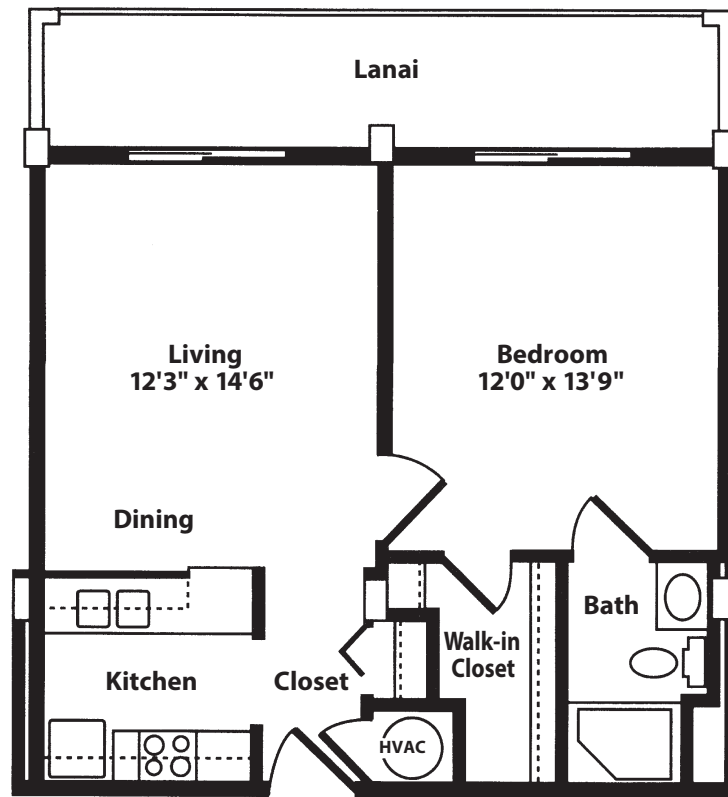

THE CAPTIVA

1 Bedroom | 1 Bathroom
575 Square Feet

1/8" scale. Actual room dimensions may vary slightly.